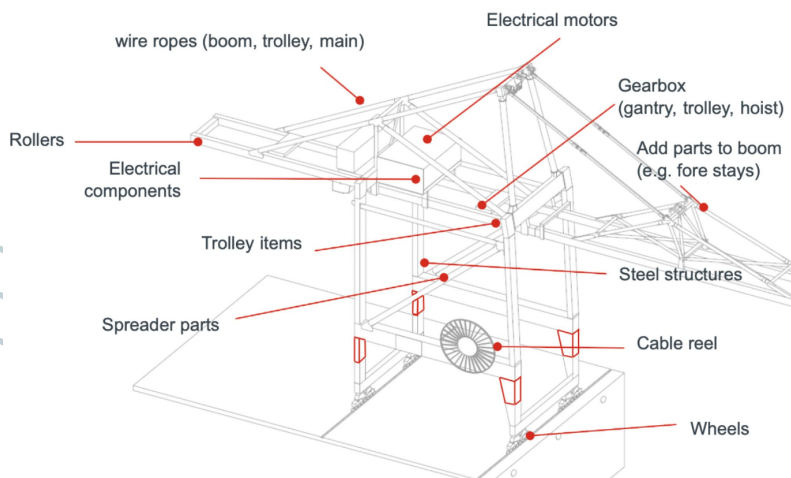

Crane parts

keeping the heart of your business running

manufacturing, import and export company with a strong network and a team of seasoned professionals boasting years of experience in the technical lifting, hoisting and rotation industry for all brands and against fair prices, delivery times and conditions

Any brand of STS, any part you need.

able to source any part for any brand or model of STS crane in accordance with the manufacturer's recommendation and industry best practices.

Avoid major downtime.

We would always recommend that you keep a stock of parts on hand for regular maintenance needs and consider always having a range of critical parts in stock to help minimize any operational downtime.

Access our network.

Finding the right parts for your STS crane isn't always easy, which is why we have built up a global network of trusted suppliers to make sure that the parts you need can always be sourced quickly for you: from electrical control parts, joysticks, sensors, switches and critical mechanical parts such as wheels, sheaves, twistlocks, motors, gearboxes and wire ropes for any brand of STS. Always speak to us first.

Choosing the right partner.

With our extensive global service and maintenance network, dedicated team of professionals and ability to secure the right part at the best price in a timely manner, we are your perfect partner to help source and manage all of your STS cranes parts, no matter what the brand is!